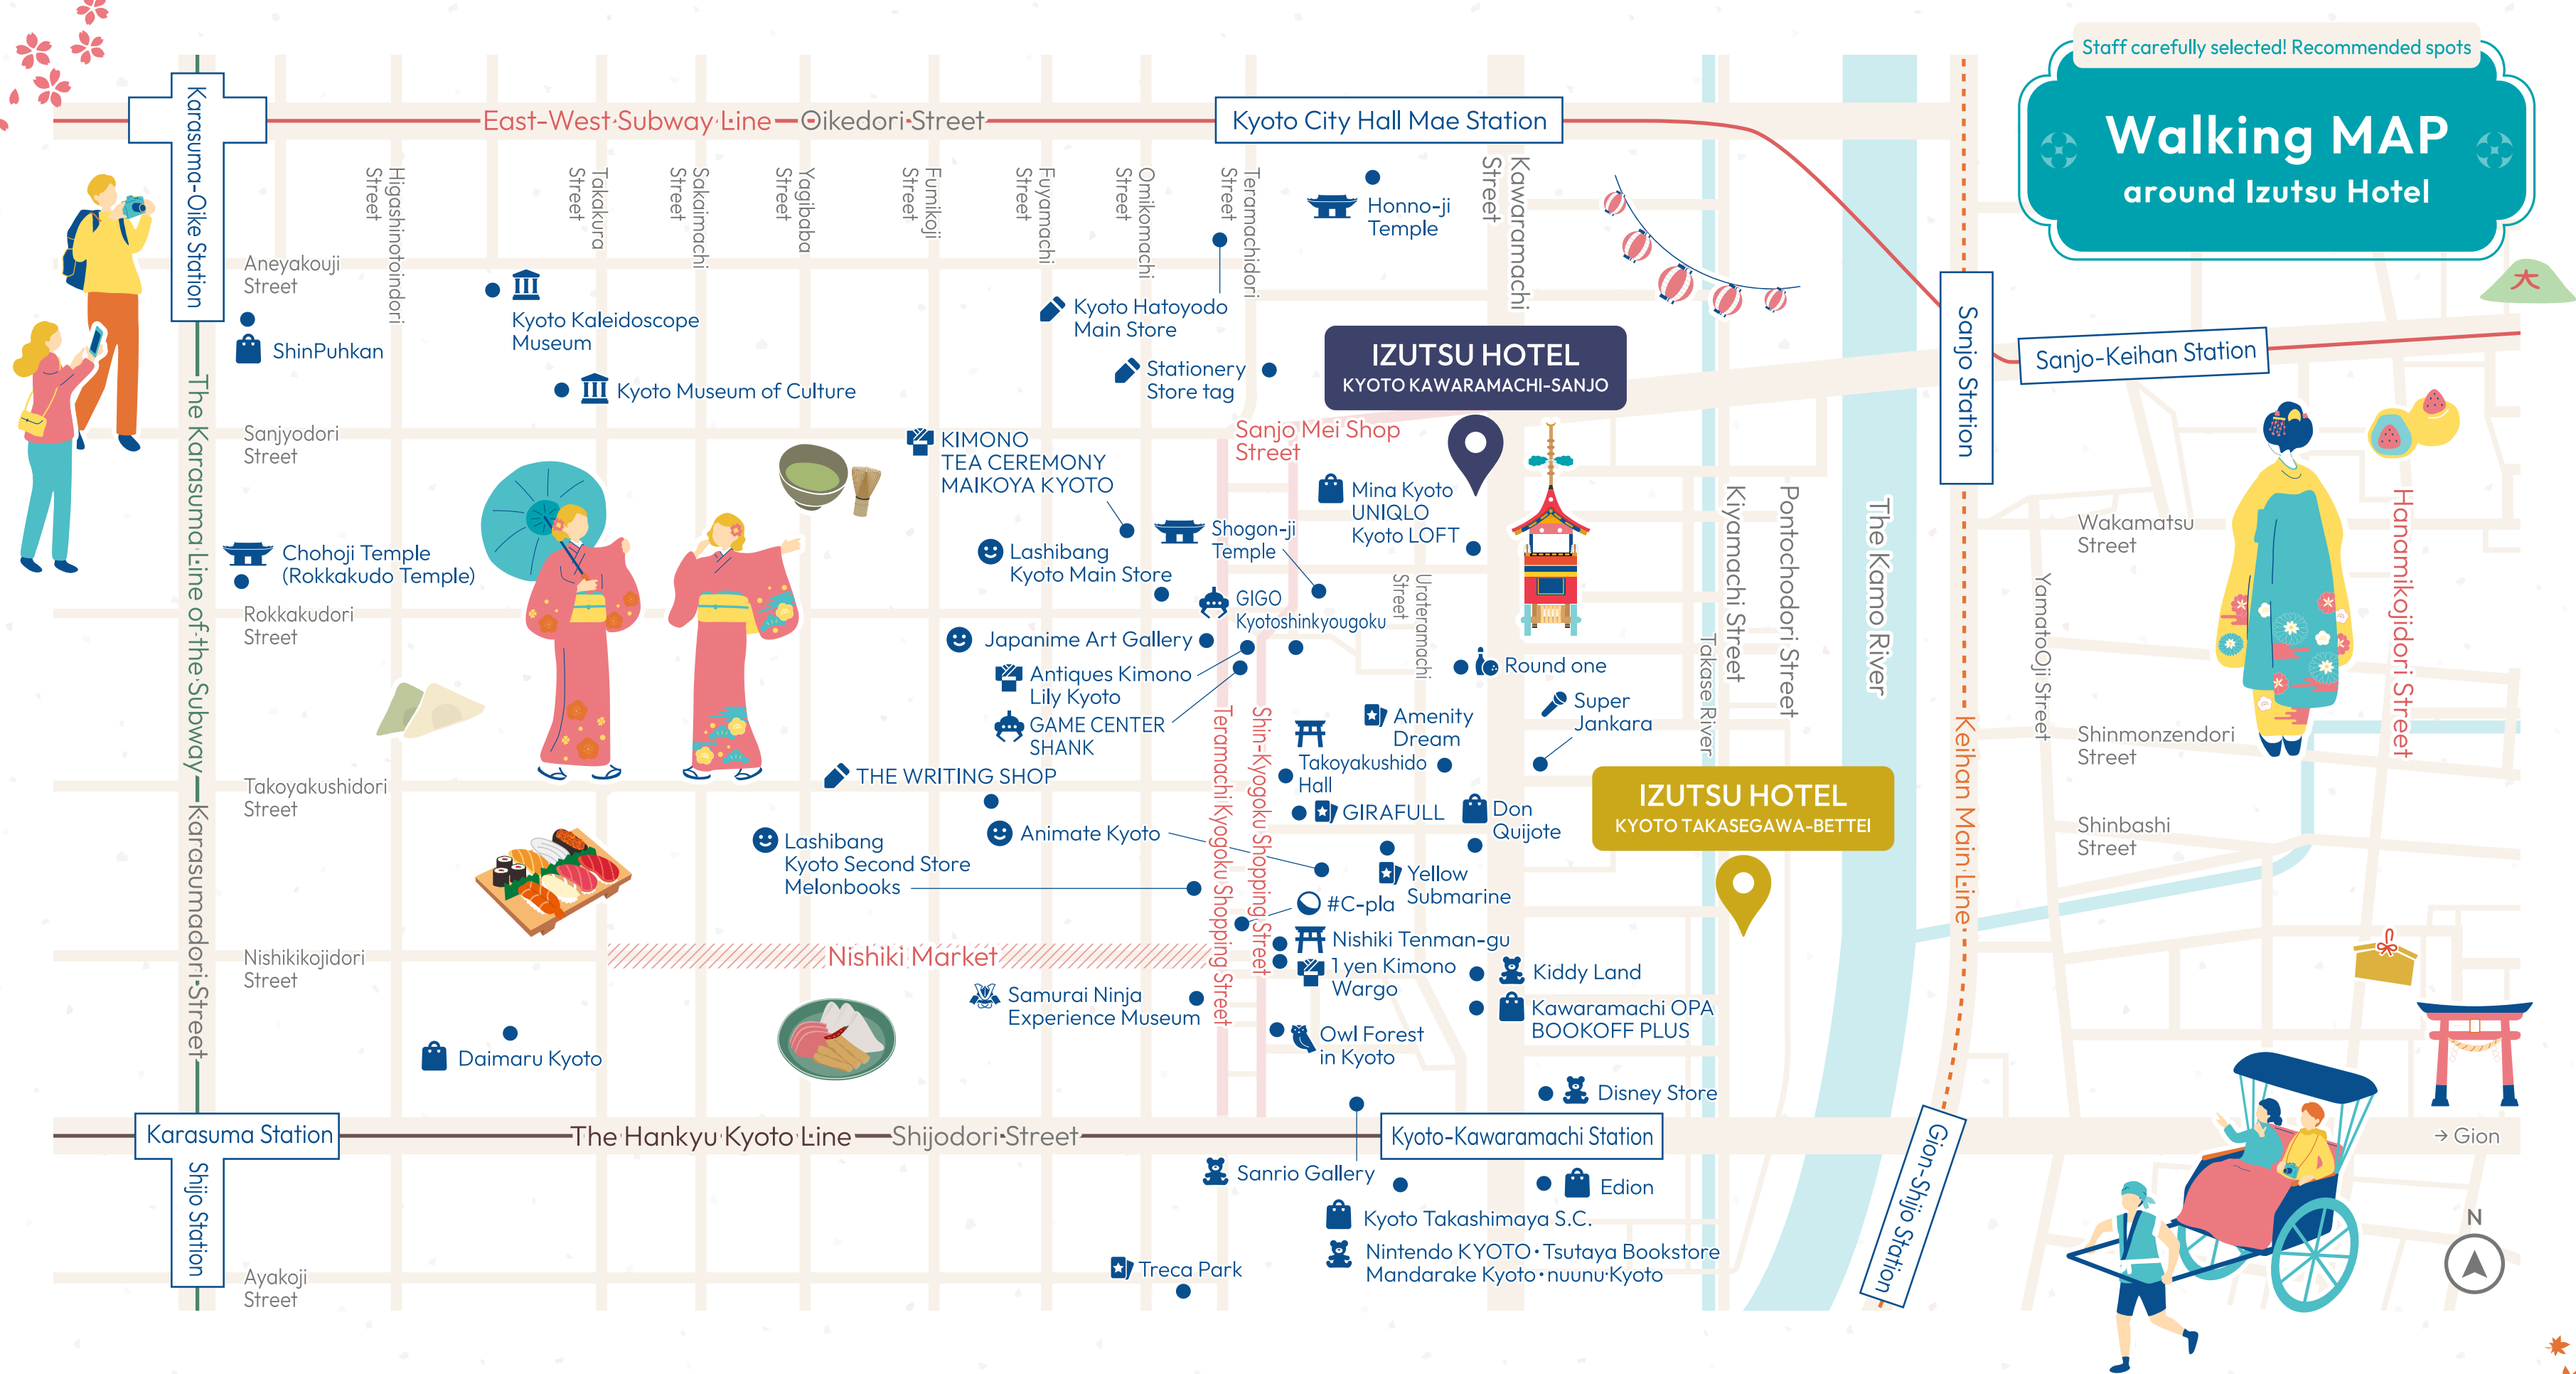

Staff carefully selected! Recommended spots

Walking MAP around Izutsu Hotel

- Shopping
- Character Shop
- Anime Comic Figure Shop
- Trading Card Shop
- Stationery
- Bowling
- Karaoke
- Game Center
- Capsule Toy
- Samurai Ninja Experience
- Owl Cafe
- Kimono Shop · Rental
- Museums and Art Galleries
- Temple
- Shrine